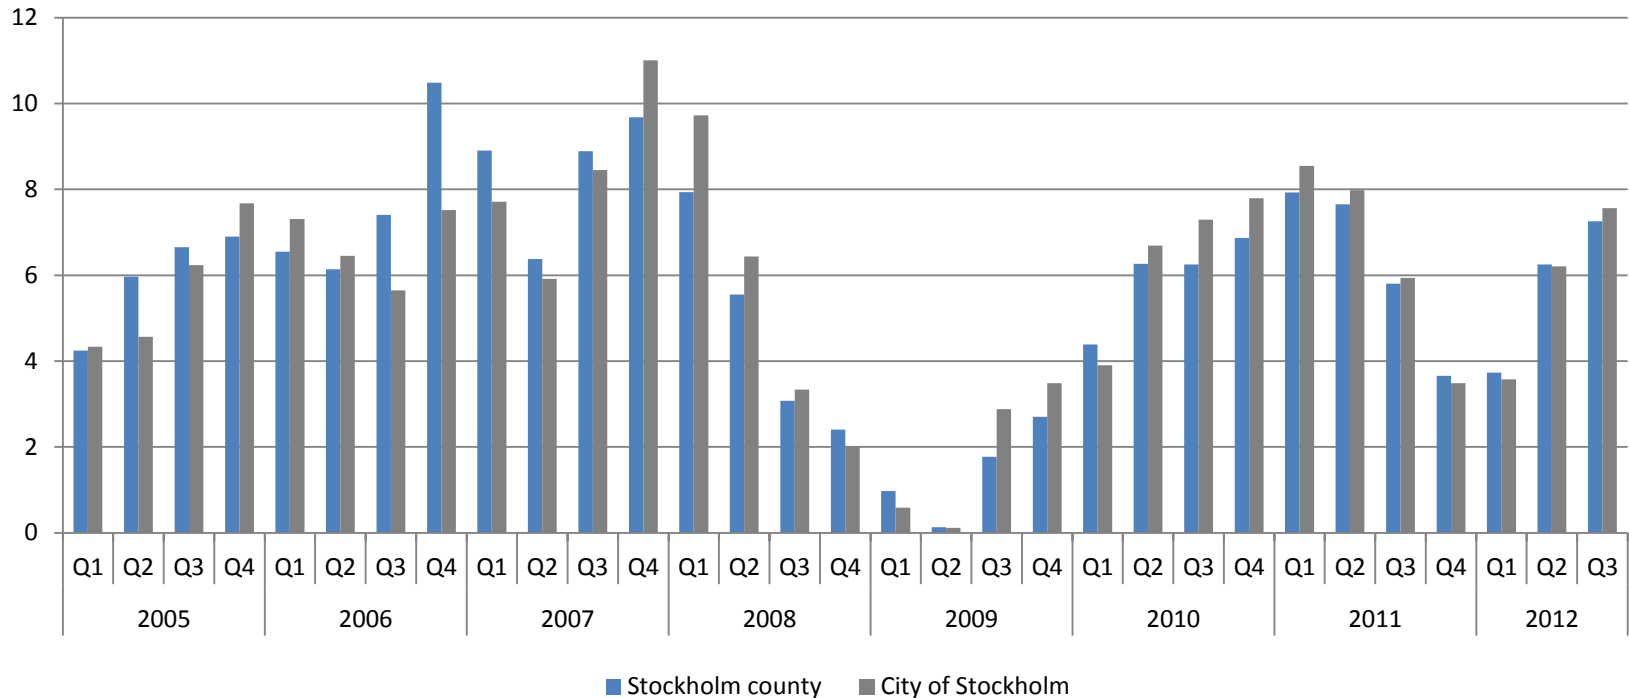

A blurred image of a person walking on a modern staircase with a glass railing, set against a blue background.

Stockholm
The Capital of Scandinavia

A white circular logo containing the Stockholm crown icon, the word 'Stockholm' in blue, and the tagline 'The Capital of Scandinavia' in a smaller blue font.

Stockholm
The Capital of Scandinavia

Stockholm Economy

Q3 2012

Stockholm
Business Region
Development

Economic growth, private sector

Gross pay, change (%) from the previous quarter, seasonally adjusted and trend-adjusted, annual rate